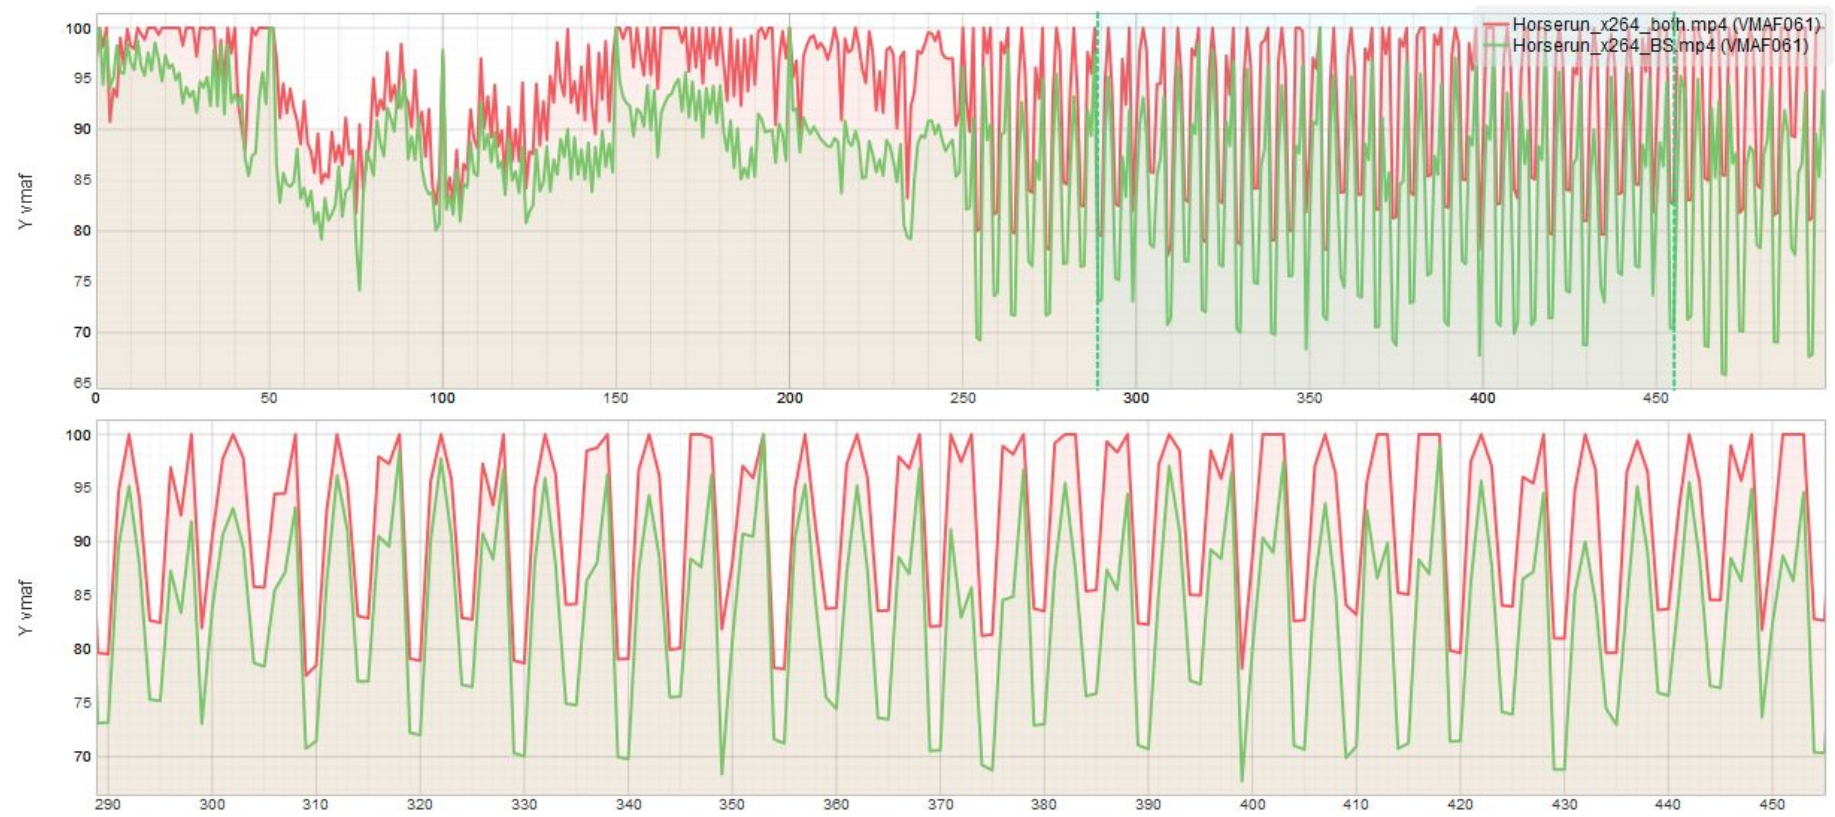

Horse/Run - Plot

Red - FFmpeg Filters
Green - BitSave @ 60% data rate