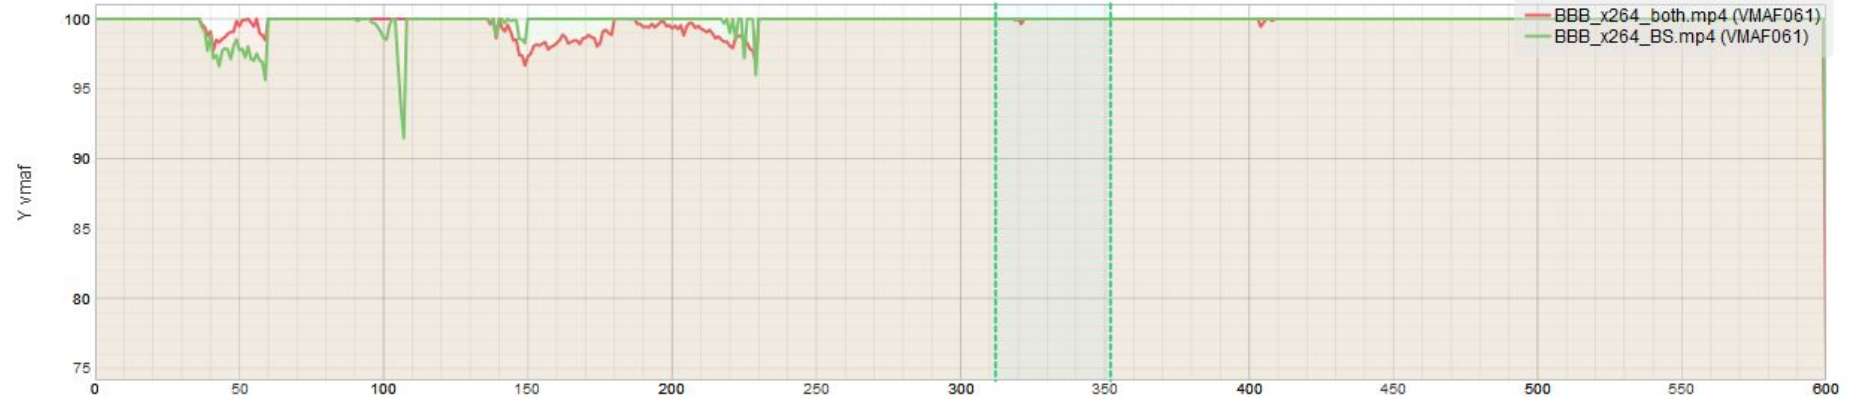

Big Buck Bunny - Plot

Red - FFmpeg Filters
Green - BitSave @ 60% data rate