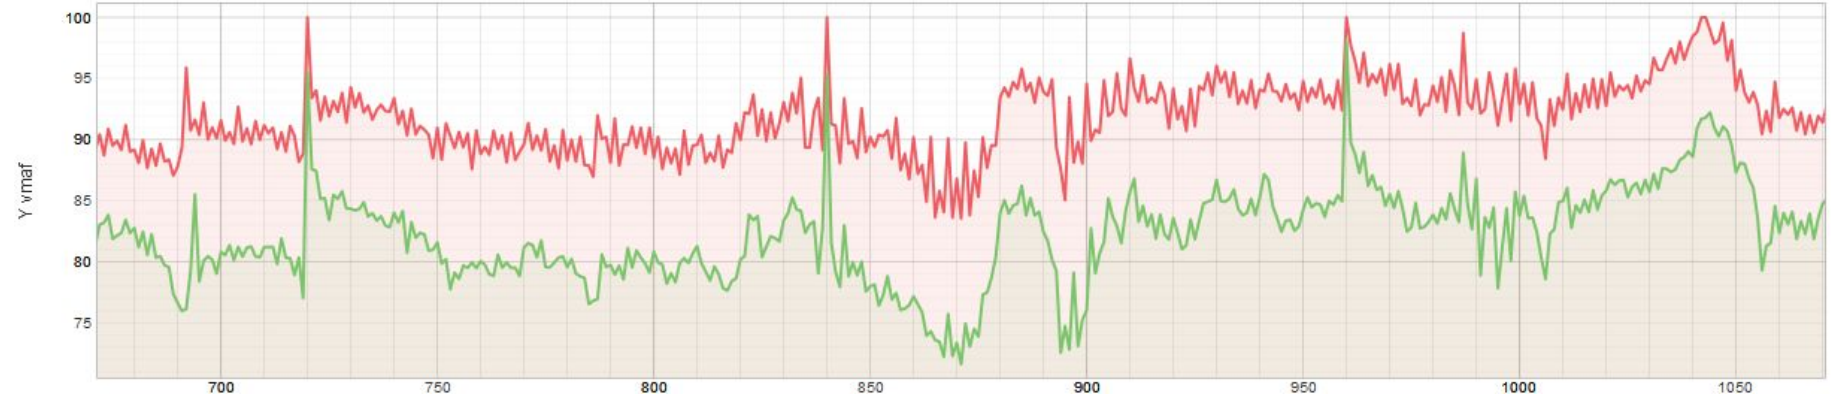

GTA V - Plot

Red - FFMpeg Filters
Green - BitSave @ 60% data rate