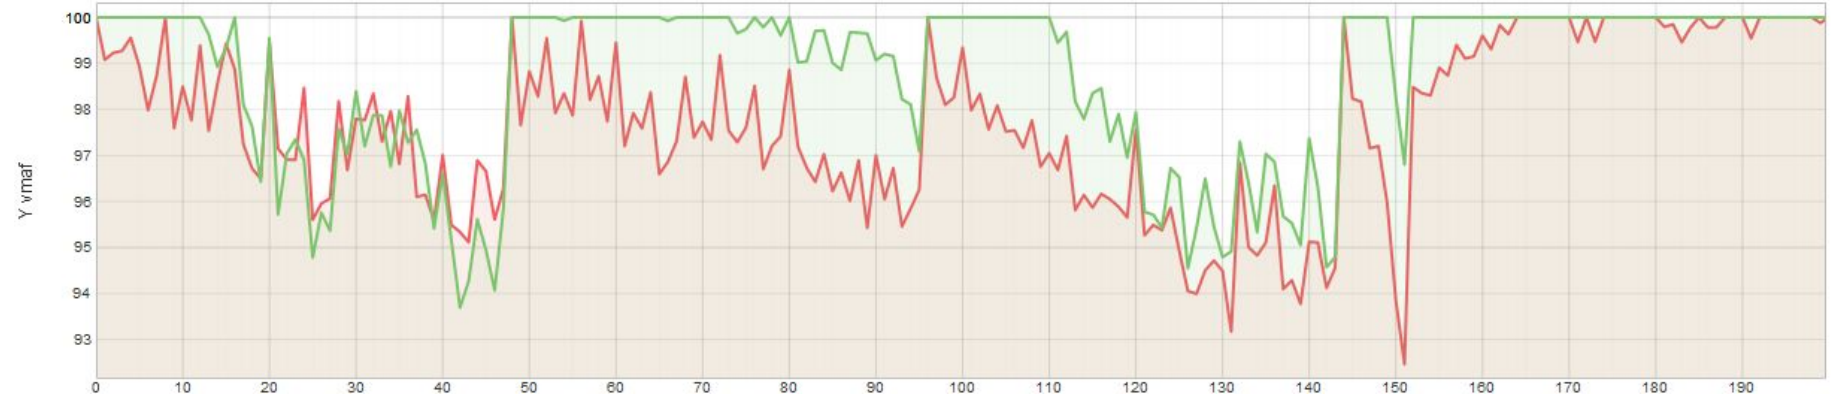

Sintel - Plot

Red - FFMpeg Filters
Green - BitSave @ 60% data rate