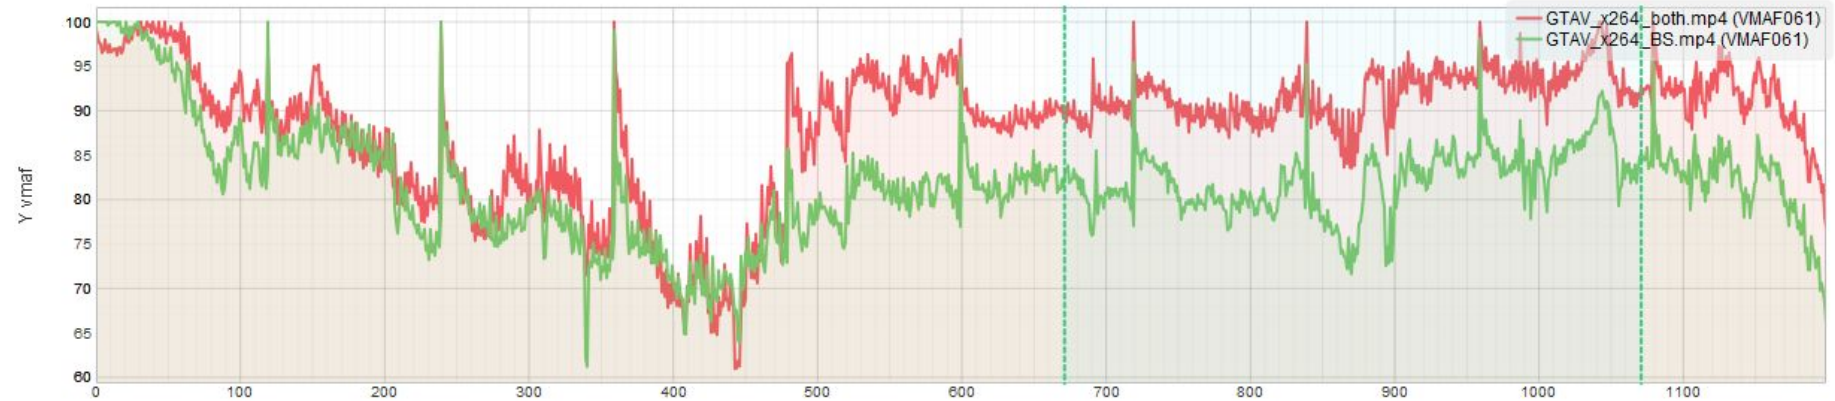

GTA V - Plot

Red - FFMpeg Filters
Green - BitSave @ 60% data rate