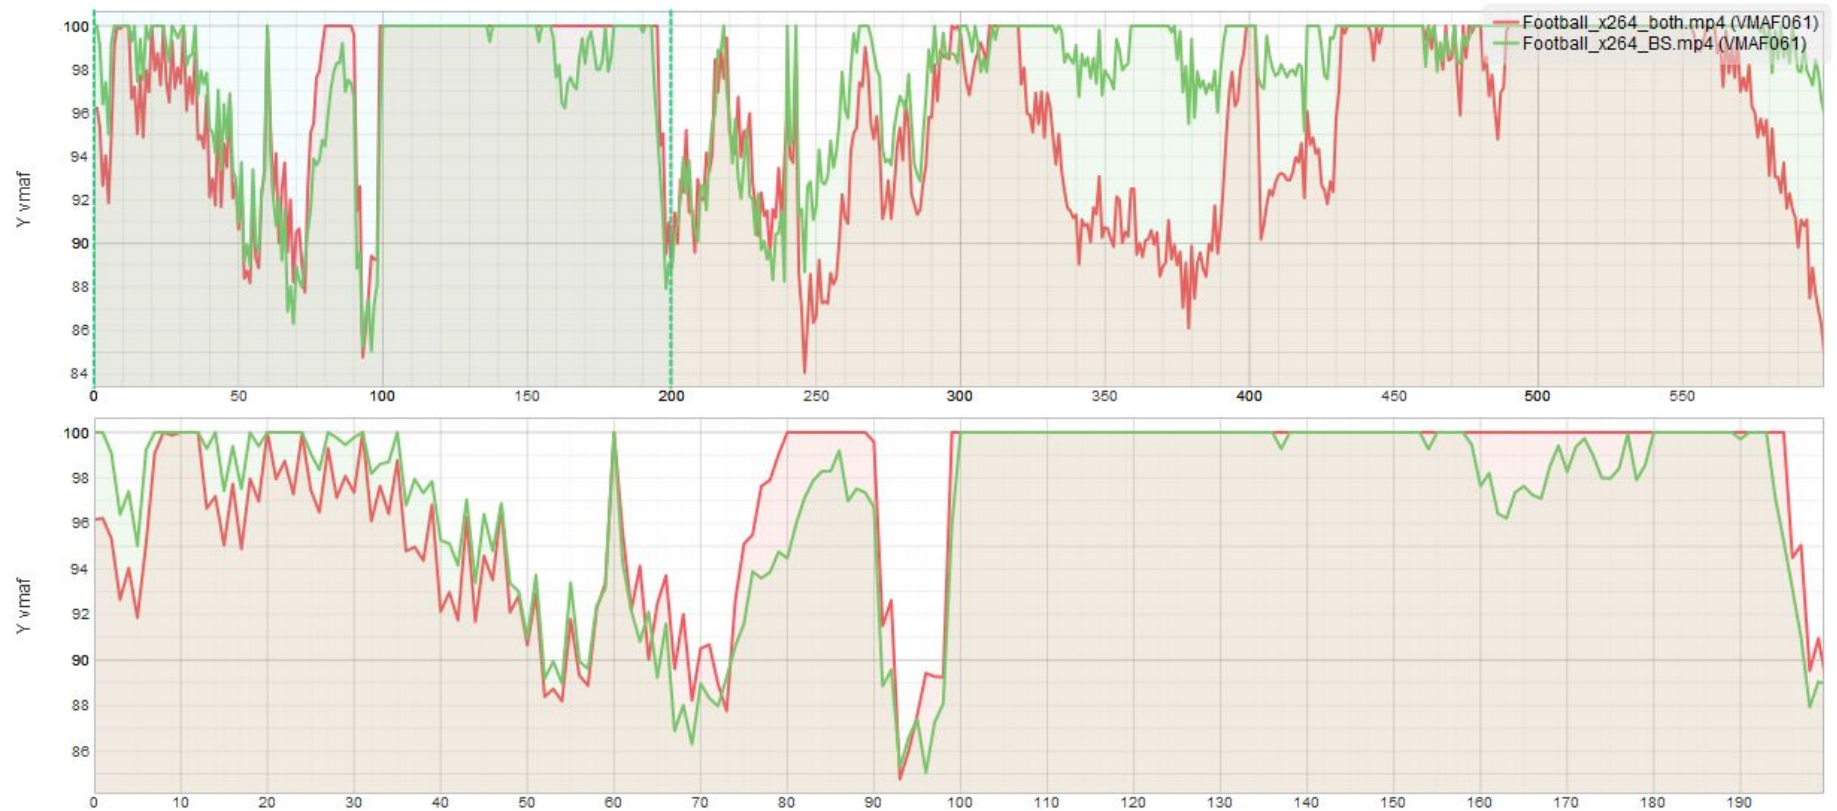

# Football - Plot

Red - FFMpeg Filters  
Green - BitSave @ 60% data rate

01:00:03:03

01:00:03:03

01:00:03;03

01:00:03:03