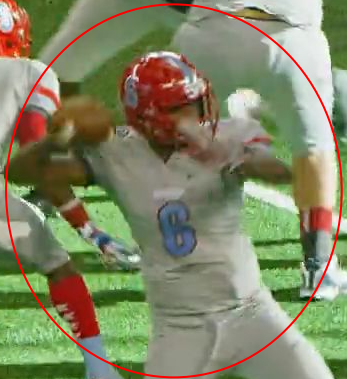

# Football - Plot

Red - FFMpeg Filters  
Green - BitSave @ 60% data rate

01:00:03:03

01:00:03:03

01:00:03;03

01:00:03:03