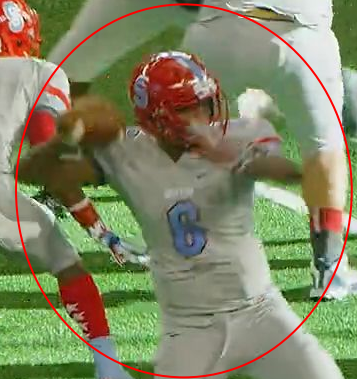

# Football - Plot

Red - FFMpeg Filters  
Green - BitSave @ 60% data rate

01:00:03:03

01:00:03:03

01:00:03;03

01:00:03:03